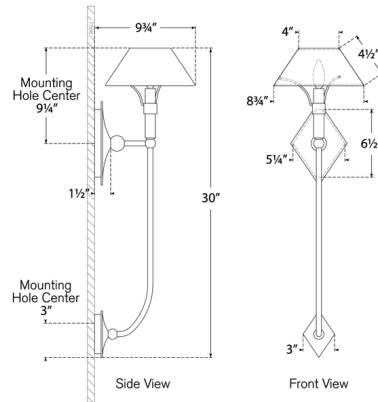

Shown in hand-rubbed antique brass

Specifications

COLOR	N/A
BODY FINISH	Hand-Rubbed Antique Brass
WATTAGE	6.5W
DIMMER	Standard 120V
DIMENSIONS	8.75"W x 30"H x 9.75"D
BULB NOT INCLUDED	1 x B11/Candelabra (E12)/6.5W/120V LED

CLICK TO VIEW PRODUCT

Notes: