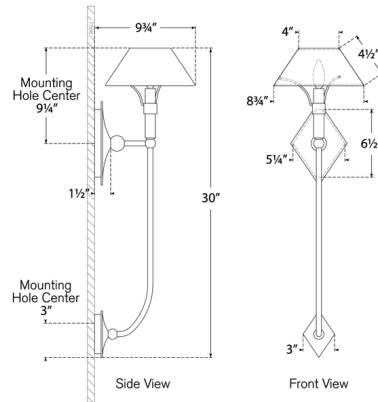

By Visual Comfort Signature

Description

The versatile Turlington XL Wall Sconce strikes a sleek silhouette with its elongated arm and flared shade. Whether used alone or in groupings, it adds a touch of contemporary sophistication to any setting.

Shown in hand-rubbed antique brass

Specifications

| | |
|-------------------|--|
| COLOR | N/A |
| BODY FINISH | Hand-Rubbed Antique Brass |
| WATTAGE | 6.5W |
| DIMMER | Standard 120V |
| DIMENSIONS | 8.75"W x 30"H x 9.75"D |
| BULB NOT INCLUDED | 1 x B11/Candelabra (E12)/6.5W/120V LED |