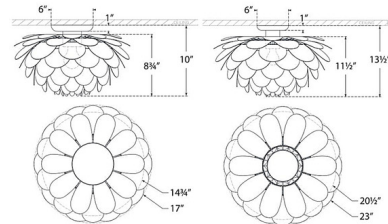

By Visual Comfort Signature

Description

The Cynara Ceiling Flush Light adds a bold, decorative look to your interior space. The layers of metal, resemble an acorn, emit warm light that casts stunning shadows across your room. Note: Matte Black and White options are lined in Gild.

Shown in matte black

Specifications

COLOR	N/A
BODY FINISH	Matte Black
WATTAGE	15W
DIMMER	Standard 120V
DIMENSIONS	17"W x 10"H
BULB NOT INCLUDED	1 x A19/Medium (E26)/15W/120V LED

CLICK TO VIEW PRODUCT

Notes: