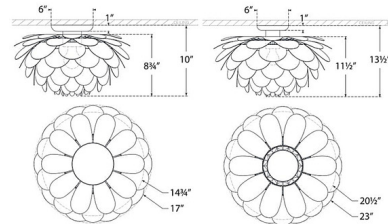

### Specifications

COLOR	N/A
BODY FINISH	Matte Black
WATTAGE	15W
DIMMER	Standard 120V
DIMENSIONS	17"W x 10"H
BULB NOT INCLUDED	1 x A19/Medium (E26)/15W/120V LED

CLICK TO VIEW PRODUCT

Notes: