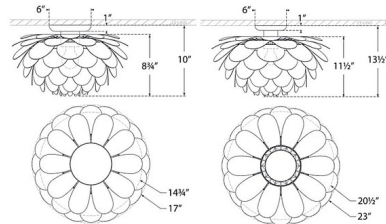

### Specifications

COLOR	N/A
BODY FINISH	Matte Black
WATTAGE	15W
DIMMER	Standard 120V
DIMENSIONS	17"W x 10"H
BULB NOT INCLUDED	1 x A19/Medium (E26)/15W/120V LED

CLICK TO VIEW PRODUCT

Notes: