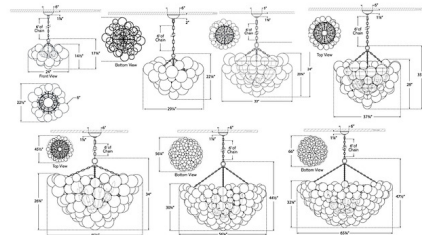

### Specifications

COLOR	Clear
BODY FINISH	Burnished Silver Leaf
WATTAGE	19.5W
DIMMER	Standard 120V
DIMENSIONS	24"W x 17.75"H
BULB NOT INCLUDED	3 x B11/Candelabra (E12)/6.5W/120V LED

CLICK TO VIEW PRODUCT