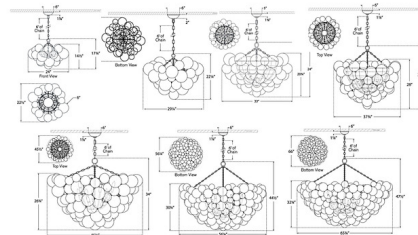

Specifications

COLOR Clear
 BODY FINISH Gild
 WATTAGE 19.5W
 DIMMER Standard 120V
 DIMENSIONS 24"W x 17.75"H
 BULB NOT INCLUDED 3 x B11/Candelabra (E12)/6.5W/120V LED

Technical Information

PRODUCT DIMENSIONS Adjustable Chain Length: 72"

Shown in gild / clear

CLICK TO VIEW PRODUCT

Notes: