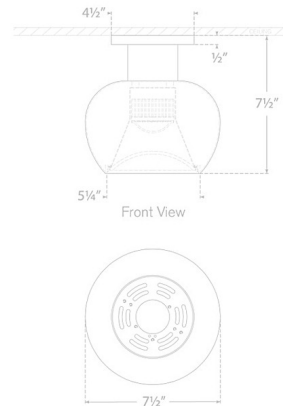

CLICK TO VIEW PRODUCT

Notes: