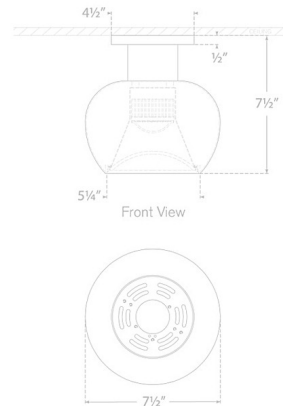

### Description

The Comtesse Ceiling Light brings a sculptural beauty to your interior space. The geometric silhouette blends into any style, while the glass diffuser casts warm light across your room. NOTE: This is a discontinued floor model and limited to quantity on hand.

### Specifications

COLOR . . . . . Frost  
BODY FINISH . . . . . Polished Nickel  
WATTAGE . . . . . 12W  
DIMMER . . . . . Standard 120V  
DIMENSIONS . . . . . 7.5"W x 7.5"H  
INTEGRATED LED MODULE . . . . . 1 x LED/12W/120V LED