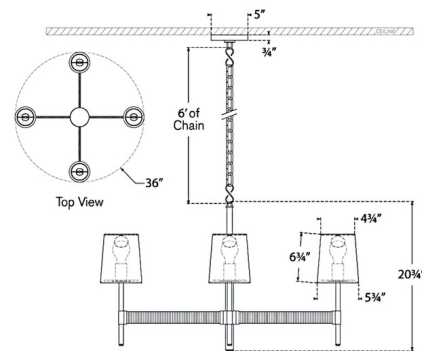

### Specifications

COLOR	..... Linen
BODY FINISH	..... Polished Nickel / Black Rattan
WATTAGE	..... 60W
DIMMER	..... Standard 120V
DIMENSIONS	..... 36"W x 20.75"H
BULB NOT INCLUDED	..... 4 x A19/Medium (E26)/15W/120V LED

### Technical Information

PRODUCT DIMENSIONS	..... Adjustable Chain Length: 72"
--------------------	------------------------------------

CLICK TO VIEW PRODUCT

Notes: