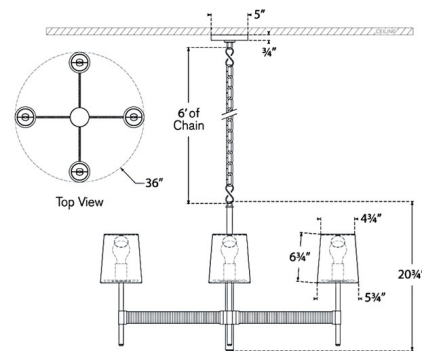

### Specifications

COLOR . . . . . Linen  
BODY FINISH . . . . . Polished Nickel / Black Rattan  
WATTAGE . . . . . 60W  
DIMMER . . . . . Standard 120V  
DIMENSIONS . . . . . 36"W x 20.75"H  
BULB NOT INCLUDED . . . . . 4 x A19/Medium (E26)/15W/120V LED

### Technical Information

PRODUCT DIMENSIONS . . . . . Adjustable Chain Length: 72"

CLICK TO VIEW PRODUCT

Notes: