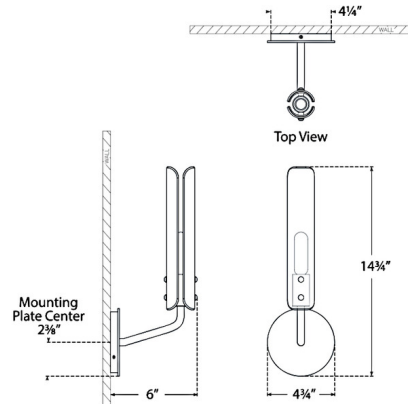

Description

The Casoria Wall Sconce brings a midcentury modern flair to your interior space. The linear frame holds sculptural, open curved glass that casts a warm glow of light across your room.

Specifications

COLOR Clear
BODY FINISH Bronze
WATTAGE 6.5W
DIMMER Standard 120V
DIMENSIONS 4.75"W x 14.75"H x 6"D
BULB NOT INCLUDED 1 x T6/Candelabra (E12)/6.5W/120V LED

Shown in bronze / clear

CLICK TO VIEW PRODUCT

Notes: