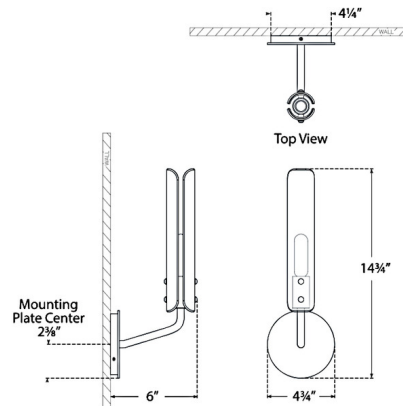

Description

The Casoria Wall Sconce brings a midcentury modern flair to your interior space. The linear frame holds sculptural, open curved glass that casts a warm glow of light across your room.

Specifications

COLOR Clear
BODY FINISH Bronze
WATTAGE 6.5W
DIMMER Standard 120V
DIMENSIONS 4.75"W x 14.75"H x 6"D
BULB NOT INCLUDED 1 x T6/Candelabra (E12)/6.5W/120V LED

Shown in bronze / clear

CLICK TO VIEW PRODUCT

Notes: