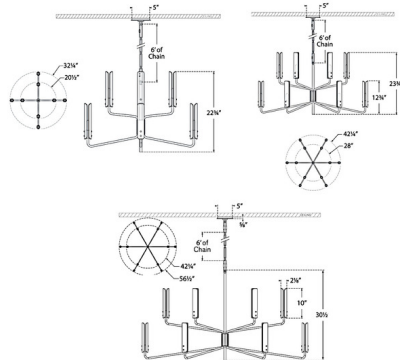

By Visual Comfort Signature

Description

The Casoria Two Tier Chandelier brings a midcentury modern flair to your interior space. The linear frame holds sculptural, open curved glass that casts a warm glow of light across your room.

Shown in bronze / clear

Specifications

COLOR Clear
 BODY FINISH Bronze
 WATTAGE 52W
 DIMMER Standard 120V
 DIMENSIONS 32.25"W x 22.75"H
 BULB NOT INCLUDED 8 x T6/Candelabra (E12)/6.5W/120V LED

Technical Information

PRODUCT DIMENSIONS Adjustable Chain Length: 72"

CLICK TO VIEW PRODUCT

Notes: