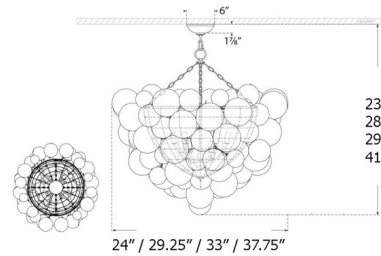

Specifications

COLOR	Clear
BODY FINISH	Gild
WATTAGE	19.5W
DIMMER	Standard 120V
DIMENSIONS	24"W x 23"H
BULB NOT INCLUDED	3 x B11/Candelabra (E12)/6.5W/120V LED

CLICK TO VIEW PRODUCT

Notes: