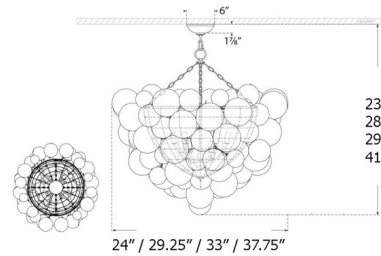

### Specifications

COLOR	Clear
BODY FINISH	Gild
WATTAGE	19.5W
DIMMER	Standard 120V
DIMENSIONS	24"W x 23"H
BULB NOT INCLUDED	3 x B11/Candelabra (E12)/6.5W/120V LED

CLICK TO VIEW PRODUCT

Notes: