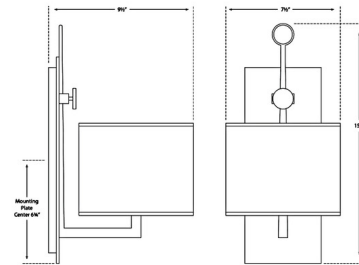

Shown in blackened rust / linen

Specifications

COLOR	Linen
BODY FINISH	Blackened Rust
WATTAGE	60W
DIMMER	Standard 120V
DIMENSIONS	7.5"W x 15.5"H x 9.5"D
BULB NOT INCLUDED	1 x B11/Candelabra (E12)/60W/120V Incandescent
OTHER BULB OPTIONS	1 x B10/Candelabra (E12)/120V Incandescent 1 x B10/Candelabra (E12)/120V LED 1 x B11/Candelabra (E12)/120V LED