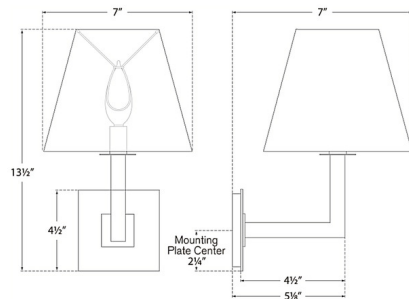

Specifications

COLOR Linen
BODY FINISH Hand-Rubbed Antique Brass
WATTAGE 40W
DIMMER Standard 120V
DIMENSIONS 7"W x 13.5"H x 7"D
BULB NOT INCLUDED 1 x B11/Candelabra (E12)/40W/120V Incandescent
OTHER BULB OPTIONS 1 x B10/Candelabra (E12)/120V Incandescent 1 x B10/Candelabra (E12)/120V LED 1 x B11/Candelabra (E12)/120V LED