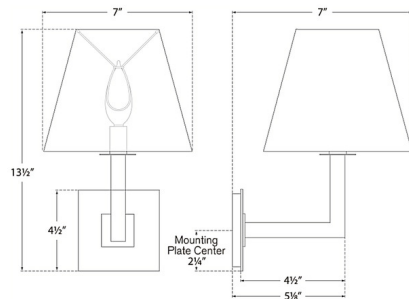

### Specifications

COLOR	..... Linen
BODY FINISH	..... Hand-Rubbed Antique Brass
WATTAGE	..... 40W
DIMMER	..... Standard 120V
DIMENSIONS	..... 7"W x 13.5"H x 7"D
BULB NOT INCLUDED	..... 1 x B11/Candelabra (E12)/40W/120V Incandescent
OTHER BULB OPTIONS	..... 1 x B10/Candelabra (E12)/120V Incandescent ..... 1 x B10/Candelabra (E12)/120V LED ..... 1 x B11/Candelabra (E12)/120V LED