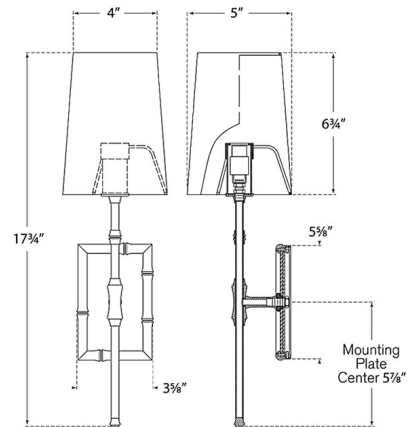

CLICK TO VIEW PRODUCT

Notes: