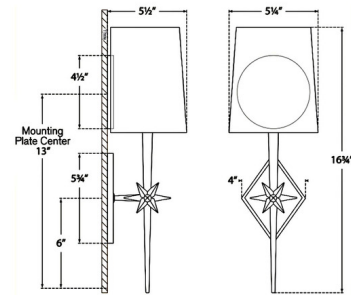

By Visual Comfort Signature

Description

The Etoile Wall Sconce brings a playful glam to your interior space. The sculptural frame, with a starburst accent, is topped by a Linen or Natural Paper shade, casting warm shadows across your room.

Shown in aged iron / linen

Specifications

COLOR	Linen
BODY FINISH	Aged Iron
WATTAGE	40W
DIMMER	Standard 120V
DIMENSIONS	5.25"W x 16.75"H x 5.5"D
BULB NOT INCLUDED	1 x B11/Candelabra (E12)/40W/120V Incandescent
OTHER BULB OPTIONS	1 x B11/Candelabra (E12)/120V LED