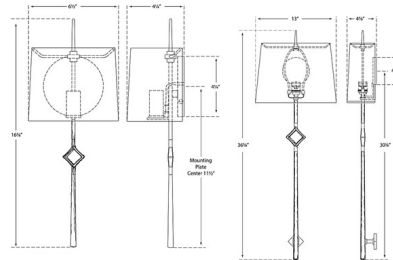

By Visual Comfort Signature

Description

The Cranston Wall Sconce brings a clean, traditional look to your interior space. The long, torch like stem is topped by an oval linen shade that casts warm light across your room. Backplate is located behind the shade.

Shown in gilded iron / linen

Specifications

COLOR	Linon
BODY FINISH	Gilded Iron
WATTAGE	40W
DIMMER	Standard 120V
DIMENSIONS	6.5"W x 16.375"H x 4.25"D
BULB NOT INCLUDED	1 x B11/Candelabra (E12)/40W/120V Incandescent
OTHER BULB OPTIONS	1 x B11/Candelabra (E12)/120V LED