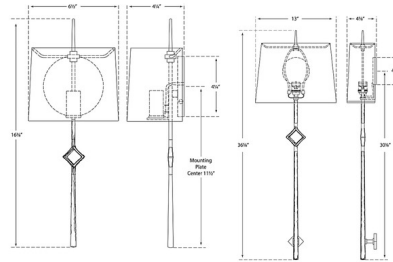

### Description

The Cranston Wall Sconce brings a clean, traditional look to your interior space. The long, torch like stem is topped by an oval linen shade that casts warm light across your room. Backplate is located behind the shade.

### Specifications

COLOR	..... Linen
BODY FINISH	..... Gilded Iron
WATTAGE	..... 40W
DIMMER	..... Standard 120V
DIMENSIONS	..... 6.5"W x 16.375"H x 4.25"D
BULB NOT INCLUDED	..... 1 x B11/Candelabra (E12)/40W/120V Incandescent
OTHER BULB OPTIONS	..... 1 x B11/Candelabra (E12)/120V LED