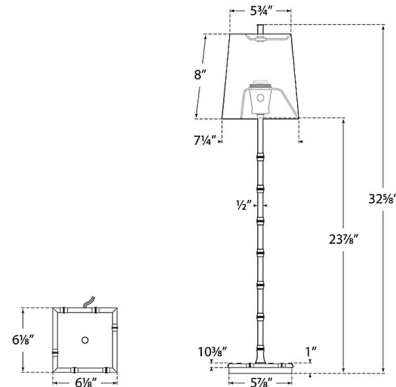

Specifications

COLOR Linen
BODY FINISH Hand-Rubbed Antique Brass
WATTAGE 40W
DIMMER Included
DIMENSIONS 7.25"W x 32.625"H
BULB NOT INCLUDED 1 x B11/Candelabra (E12)/40W/120V Incandescent
OTHER BULB OPTIONS 1 x B10/Candelabra (E12)/120V Incandescent 1 x B10/Candelabra (E12)/120V LED 1 x B11/Candelabra (E12)/120V LED

Technical Information

PRODUCT DIMENSIONS Cord: 144"

Shown in hand-rubbed antique brass / linen

CLICK TO VIEW PRODUCT

Notes: