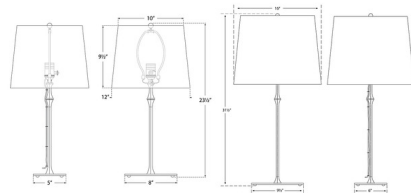

Description

The Dauphine Table Lamp brings a traditional look to your interior space. The classic torch like body is topped with a slightly tapered linen shade that casts warm light across your room. Hi/Lo switch is located on the lamp socket.

Shown in gild / linen

Specifications

COLOR Linen
BODY FINISH Gild
WATTAGE 100W
DIMMER N/A
DIMENSIONS 12"W x 23.5"H
BULB NOT INCLUDED 1 x A19/Medium (E26)/100W/120V Incandescent
OTHER BULB OPTIONS 1 x A19/Medium (E26)/120V LED

Technical Information

PRODUCT DIMENSIONS Cord: 120"

CLICK TO VIEW PRODUCT

Notes: