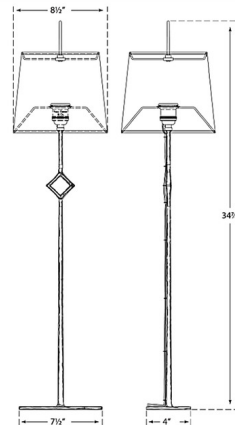

Specifications

COLOR Linen
BODY FINISH Aged Iron
WATTAGE 60W
DIMMER N/A
DIMENSIONS 8.5"W x 34.75"H
BULB NOT INCLUDED 1 x A19/Medium (E26)/60W/120V Incandescent
OTHER BULB OPTIONS 1 x A19/Medium (E26)/120V LED

Technical Information

PRODUCT DIMENSIONS Cord: 120"

Shown in aged iron / linen

CLICK TO VIEW PRODUCT

Notes: