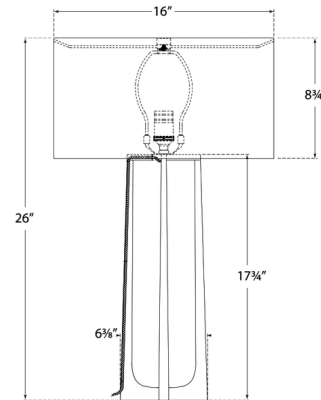

### Description

The Scala Table Lamp presents a modern, airy feel with its open frame body. Four legs extend up from a cross base, elegantly tapering towards the top. Subtle indentations throughout lend an organic quality and bring texture to the design. Whether placed in a living room, office, or bedroom, the Scala infuses your space with warm ambient light while adding a touch of sophisticated style. This lamp is French wired; the power cord exits at the bulb socket.

### Specifications

COLOR	..... Linen
BODY FINISH	..... Aged Iron
WATTAGE	..... 75W
DIMMER	..... Included
DIMENSIONS	..... 16"W x 26"H
BULB NOT INCLUDED	..... 1 x A19/Medium (E26)/75W/120V Incandescent
OTHER BULB OPTIONS	..... 1 x A19/Medium (E26)/120V LED