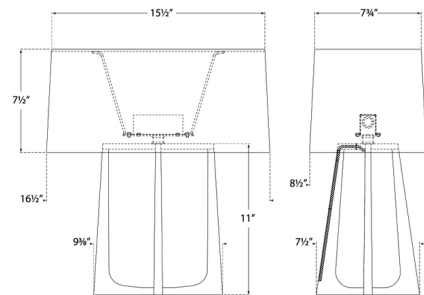

### Description

The Scala Bedside Table Lamp offers a modern, airy aesthetic with its open frame body. Four legs extend up from a cross base, elegantly tapering towards the rectangular shade above. Subtle indentations throughout lend an organic quality and bring texture to the design. Whether placed by your bed or on a desk, the Scala illuminates your space with warm ambient light while adding a sophisticated aesthetic. This lamp is French wired; the power cord exits at the bulb socket.

### Specifications

COLOR	.....	Linen
BODY FINISH	.....	Gilded Iron
WATTAGE	.....	80W
DIMMER	.....	N/A
DIMENSIONS	.....	16.5"W x 17.75"H x 8.5"D
BULB NOT INCLUDED	.....	2 x B11/Candelabra (E12)/40W/120V Incandescent
OTHER BULB OPTIONS	.....	2 x B11/Candelabra (E12)/120V LED