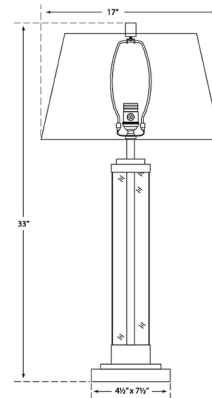

By Visual Comfort Signature

Description

The Wright Table Lamp exudes elegance, combining a slim stem encased in glass and a coordinating base with step detailing. A linen or paper rectangular shade diffuses the light, providing a soft ambient glow.

Shown in gilded iron / linen

Specifications

COLOR	Linen
BODY FINISH	Gilded Iron
WATTAGE	150W
DIMMER	Included
DIMENSIONS	17\"W x 33\"H x 12.5\"D
BULB NOT INCLUDED	1 x A21/Medium (E26)/150W/120V Incandescent
OTHER BULB OPTIONS	1 x A21/Medium (E26)/120V LED