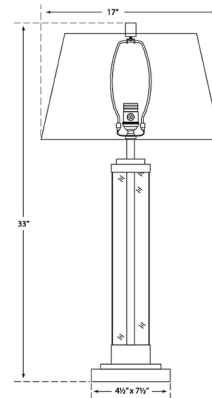

By Visual Comfort Signature

Description

The Wright Table Lamp exudes elegance, combining a slim stem encased in glass and a coordinating base with step detailing. A linen or paper rectangular shade diffuses the light, providing a soft ambient glow.

Shown in gilded iron / linen

Specifications

COLOR	Linen
BODY FINISH	Gilded Iron
WATTAGE	150W
DIMMER	Included
DIMENSIONS	17"W x 33"H x 12.5"D
BULB NOT INCLUDED	1 x A21/Medium (E26)/150W/120V Incandescent
OTHER BULB OPTIONS	1 x A21/Medium (E26)/120V LED