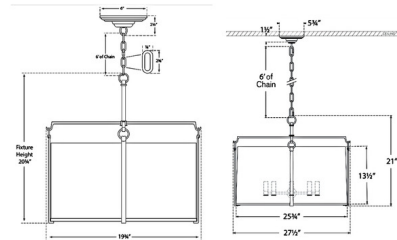

By Visual Comfort Signature

Description

The Aspen Pendant brings a farmhouse look with a playful modern twist to your interior space. The hand forged iron frame is complemented by a Linen shade, that casts warm shadows across your room. Note: The Natural Paper shade is not available in the largest, 27.5 inch size.

Shown in blackened rust / linen

Specifications

COLOR	Linon
BODY FINISH	Blackened Rust
WATTAGE	26W
DIMMER	Standard 120V
DIMENSIONS	19.75"W x 20.75"H
BULB NOT INCLUDED	4 x B11/Candelabra (E12)/6.5W/120V LED

Technical Information

PRODUCT DIMENSIONS	Adjustable Chain Length: 72"
--------------------	------------------------------

CLICK TO VIEW PRODUCT

Notes: