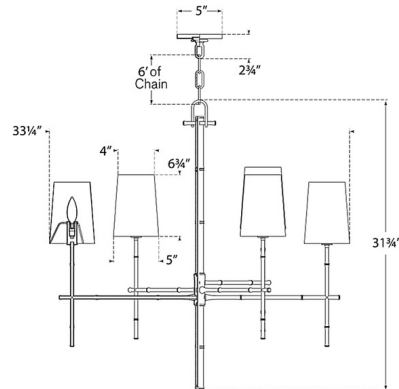

Specifications

| | |
|--------------------|--|
| COLOR | Linen |
| BODY FINISH | Hand-Rubbed Antique Brass |
| WATTAGE | 240W |
| DIMMER | Standard 120V |
| DIMENSIONS | 33.25"W x 31.75"H |
| BULB NOT INCLUDED | 6 x B11/Candelabra (E12)/40W/120V Incandescent |
| OTHER BULB OPTIONS | 6 x B10/Candelabra (E12)/120V Incandescent 6 x B10/Candelabra (E12)/120V LED 6 x B11/Candelabra (E12)/120V LED |

Technical Information

PRODUCT DIMENSIONS Adjustable Chain Length: 72"

Shown in hand-rubbed antique brass / linen

CLICK TO VIEW PRODUCT

Notes: