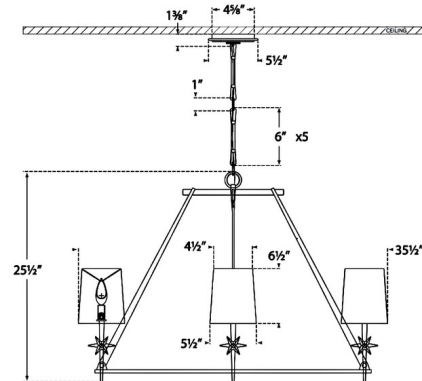

Specifications

COLOR Linen
BODY FINISH Blackened Rust
WATTAGE 240W
DIMMER Standard 120V
DIMENSIONS 35.5"W x 25.5"H
BULB NOT INCLUDED 4 x B11/Candelabra (E12)/60W/120V Incandescent
OTHER BULB OPTIONS 4 x B11/Candelabra (E12)/120V LED

Technical Information

PRODUCT DIMENSIONS Five 6" Chain sections and Rings Included

Notes:

Shown in blackened rust / linen

CLICK TO VIEW PRODUCT