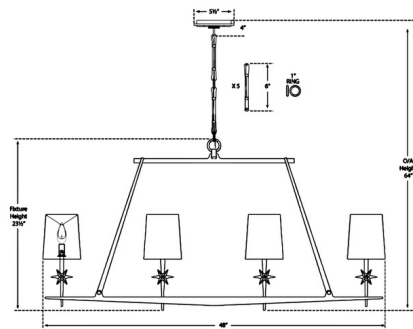

Specifications

COLOR Linen
BODY FINISH Gilded Iron
WATTAGE 240W
DIMMER Standard 120V
DIMENSIONS 48"L x 23.5"H
BULB NOT INCLUDED 4 x B11/Candelabra (E12)/60W/120V Incandescent
OTHER BULB OPTIONS 4 x B11/Candelabra (E12)/120V LED

Technical Information

PRODUCT DIMENSIONS Five 6" Chain sections and Rings Included

Notes:

Shown in gilded iron / linen

CLICK TO VIEW PRODUCT