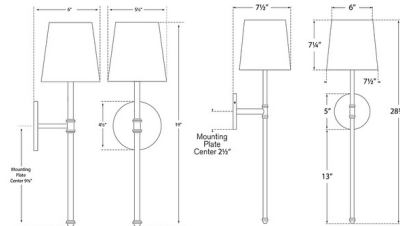

Specifications

COLOR	.....	Linen
BODY FINISH	.....	Hand-Rubbed Antique Brass
WATTAGE	.....	5W
DIMMER	.....	Standard 120V
DIMENSIONS	.....	5.5"W x 19"H x 6"D
BULB NOT INCLUDED	.....	1 x B11/Candelabra (E12)/5W/120V LED

CLICK TO VIEW PRODUCT

Notes: