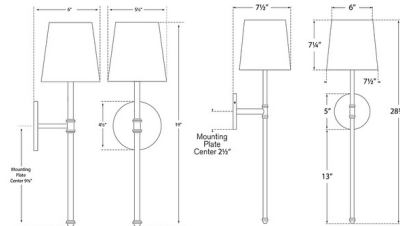

Lightology

lightology.com
866-954-4489
06-30-26

Project: _____

Company: _____

Location: _____ Fixture Type: _____

SPEC #: **VCG1243158**

Approved On: _____ Approved By: _____

Camille Wall Sconce By Visual Comfort Signature

Description

The Camille Wall Sconce brings a clean traditional look to your interior space. The smooth slim stem, accented with a glass tail, is topped with a tapered shade that casts warm shadows across your room.

Shown in hand-rubbed antique brass / linen

Specifications

COLOR	Linen
BODY FINISH	Hand-Rubbed Antique Brass
WATTAGE	5W
DIMMER	Standard 120V
DIMENSIONS	5.5"W x 19"H x 6"D
BULB NOT INCLUDED	1 x B11/Candelabra (E12)/5W/120V LED