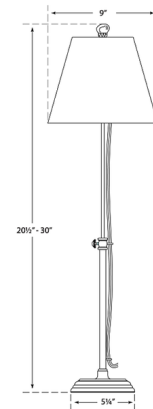

By Visual Comfort Signature

Description

The Wyatt Accent Table Lamp offers classic style through its stepped base and tapered linen shade, topped with a round finial. With an adjustable stem height and petite profile, this lamp is suitable for living room side tables or consoles, where ambient or accent lighting is desired.

Shown in polished nickel / linen

Specifications

COLOR	Linen
BODY FINISH	Polished Nickel
WATTAGE	60W
DIMMER	Included
DIMENSIONS	9"W x 20.5"H
BULB NOT INCLUDED	1 x A19/Medium (E26)/60W/120V Incandescent
OTHER BULB OPTIONS	1 x A19/Medium (E26)/120V LED