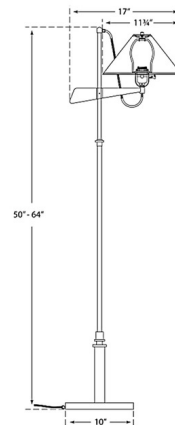

CLICK TO VIEW PRODUCT

Notes: