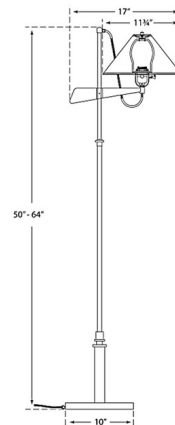

By Visual Comfort Signature

Description

The Hargett Bridge Arm Floor Lamp brings a classic, traditional look to your interior space. The slim stem, adjustable from 50 inches to 64 inches with the ring, is topped with a wide cone shaped shade that casts a warm glow of light across your room. Dimmer switch is located to the lamp socket.

Specifications

COLOR Linen
BODY FINISH Hand-Rubbed Antique Brass
WATTAGE 60W
DIMMER Included
DIMENSIONS 11.75"W x 64"H x 17"D
BULB NOT INCLUDED 1 x A19/Medium (E26)/60W/120V Incandescent
OTHER BULB OPTIONS 1 x A19/Medium (E26)/120V LED

Technical Information

PRODUCT DIMENSIONS Cord: 120"

Shown in hand-rubbed antique brass / linen

CLICK TO VIEW PRODUCT

Notes: