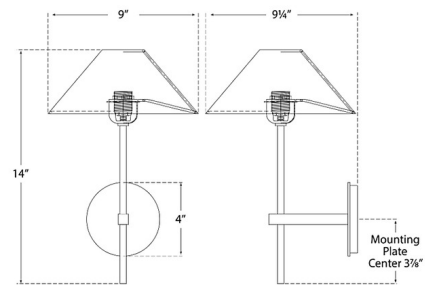

By Visual Comfort Signature

Description

The Hackney Wall Sconce brings a clean midcentury modern look to your interior space. The torch inspired stem is topped with a wide cone shaped shade that casts a warm glow of light across your room. Note: Fixture does not cover a standard US junction box and requires a 2 x 4 inch junction box.

Shown in antique nickel / linen

Specifications

COLOR	Linen
BODY FINISH	Antique Nickel
WATTAGE	40W
DIMMER	Standard 120V
DIMENSIONS	9"W x 14"H x 9.25"D
BULB NOT INCLUDED	1 x B11/Candelabra (E12)/40W/120V Incandescent
OTHER BULB OPTIONS	1 x B11/Candelabra (E12)/120V LED