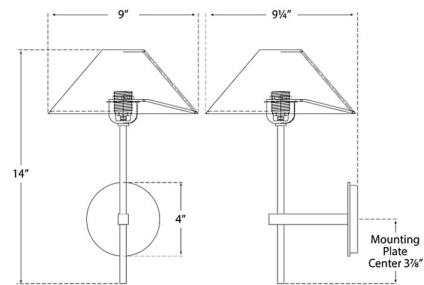

By Visual Comfort Signature

Description

The Hackney Wall Sconce brings a clean midcentury modern look to your interior space. The torch inspired stem is topped with a wide cone shaped shade that casts a warm glow of light across your room. Note: Fixture does not cover a standard US junction box and requires a 2 x 4 inch junction box.

Shown in antique nickel / linen

Specifications

COLOR	Linen
BODY FINISH	Antique Nickel
WATTAGE	40W
DIMMER	Standard 120V
DIMENSIONS	9"W x 14"H x 9.25"D
BULB NOT INCLUDED	1 x B11/Candelabra (E12)/40W/120V Incandescent
OTHER BULB OPTIONS	1 x B11/Candelabra (E12)/120V LED