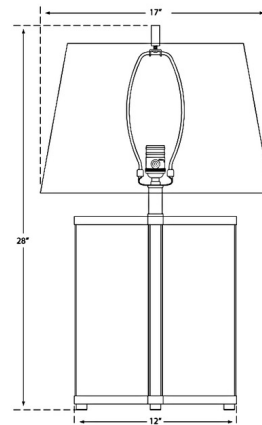

### Description

The Cameron Table Lamp adds a clean beauty to your interior space. The decorative, crystal body is complemented by metal accents and topped with a tapered linen shade that casts a sparkling glow of light across your room. Hi/Lo switch is located on the lamp socket.

### Specifications

COLOR	Crystal
BODY FINISH	Polished Nickel
WATTAGE	150W
DIMMER	N/A
DIMENSIONS	17"W x 28"H
BULB NOT INCLUDED	1 x A21/Medium (E26)/150W/120V Incandescent
OTHER BULB OPTIONS	1 x A21/Medium (E26)/120V LED

### Technical Information

PRODUCT DIMENSIONS	Cord: 120"
--------------------	------------

CLICK TO VIEW PRODUCT

Notes: