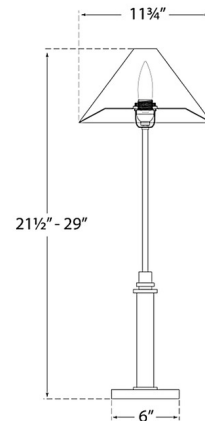

### Description

The Hargett Adjustable Table Lamp brings a classic, traditional look to your interior space. The slim stem, adjustable from 21.5 inches to 29 inches with the ring, is topped with a wide cone shaped shade that casts a warm glow of light across your room. On/Off switch is located on the cord.

### Specifications

COLOR	..... Linen
BODY FINISH	..... Hand-Rubbed Antique Brass
WATTAGE	..... 40W
DIMMER	..... N/A
DIMENSIONS	..... 11.75"W x 29"H
BULB NOT INCLUDED	..... 1 x B11/Candelabra (E12)/40W/120V Incandescent
OTHER BULB OPTIONS	..... 1 x B11/Candelabra (E12)/120V LED

### Technical Information

PRODUCT DIMENSIONS	..... Cord: 120"
--------------------	------------------

CLICK TO VIEW PRODUCT

Notes: