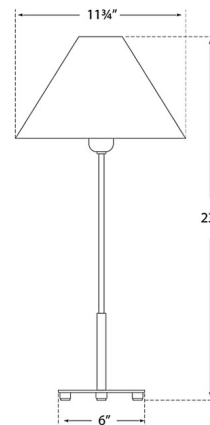

Specifications

COLOR Linen
BODY FINISH Polished Nickel
WATTAGE 40W
DIMMER N/A
DIMENSIONS 11.75"W x 23"H
BULB NOT INCLUDED 1 x B11/Candelabra (E12)/40W/120V Incandescent
OTHER BULB OPTIONS 1 x B11/Candelabra (E12)/120V LED

Technical Information

PRODUCT DIMENSIONS Cord: 120"

Shown in polished nickel / linen

CLICK TO VIEW PRODUCT

Notes: