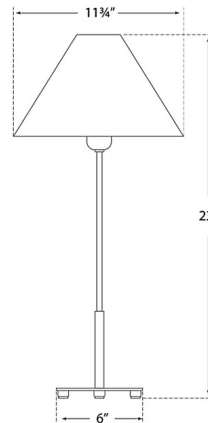

Specifications

COLOR Linen
BODY FINISH Polished Nickel
WATTAGE 40W
DIMMER N/A
DIMENSIONS 11.75"W x 23"H
BULB NOT INCLUDED 1 x B11/Candelabra (E12)/40W/120V Incandescent
OTHER BULB OPTIONS 1 x B11/Candelabra (E12)/120V LED

Technical Information

PRODUCT DIMENSIONS Cord: 120"

Shown in polished nickel / linen

CLICK TO VIEW PRODUCT

Notes: