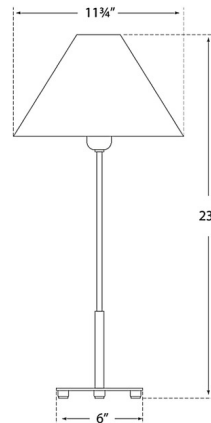

Specifications

COLOR Linen
BODY FINISH Polished Nickel
WATTAGE 40W
DIMMER N/A
DIMENSIONS 11.75"W x 23"H
BULB NOT INCLUDED 1 x B11/Candelabra (E12)/40W/120V Incandescent
OTHER BULB OPTIONS 1 x B11/Candelabra (E12)/120V LED

Technical Information

PRODUCT DIMENSIONS Cord: 120"
--------------------	------------------

Shown in polished nickel / linen

CLICK TO VIEW PRODUCT

Notes: