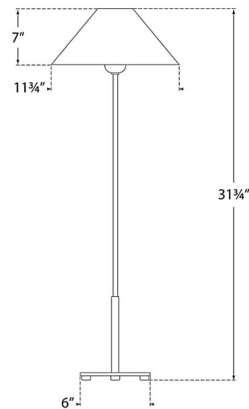

### Specifications

COLOR	.....	Linen
BODY FINISH	.....	Hand-Rubbed Antique Brass
WATTAGE	.....	40W
DIMMER	.....	N/A
DIMENSIONS	.....	11.75"W x 31.75"H
BULB NOT INCLUDED	.....	1 x B11/Candelabra (E12)/40W/120V Incandescent
OTHER BULB OPTIONS	.....	1 x B11/Candelabra (E12)/120V LED