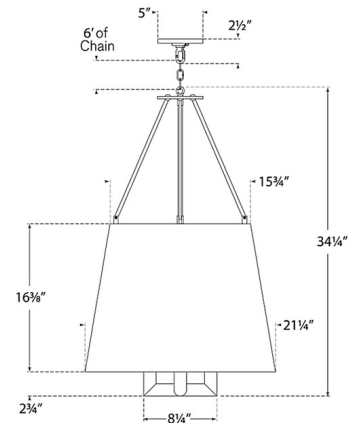

Specifications

COLOR Linen
BODY FINISH Polished Nickel
WATTAGE 240W
DIMMER Standard 120V
DIMENSIONS 21.25"W x 34.25"H
BULB NOT INCLUDED 4 x A19/Medium (E26)/60W/120V Incandescent
OTHER BULB OPTIONS 4 x A19/Medium (E26)/120V LED

Technical Information

PRODUCT DIMENSIONS Adjustable Chain Length: 72"

Shown in polished nickel / linen

CLICK TO VIEW PRODUCT

Notes: