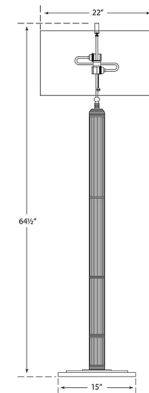

By Visual Comfort Signature

Description

The Longacre Floor Lamp exudes boldness with its thick rounded stem, balanced by a soft linen or paper drum shade that glows warmly as light shines through. Step detailing on the base and fine ridges at the top of the stem add sophistication to the design.

Shown in bronze / linen

Specifications

| | |
|--------------------|--|
| COLOR | Linon |
| BODY FINISH | Bronze |
| WATTAGE | 150W |
| DIMMER | N/A |
| DIMENSIONS | 22"W x 64.5"H |
| BULB NOT INCLUDED | 2 x A19/Medium (E26)/75W/120V Incandescent |
| OTHER BULB OPTIONS | 2 x A19/Medium (E26)/120V LED |