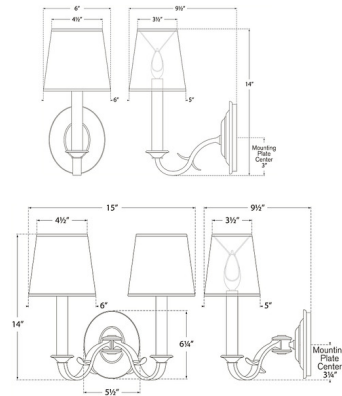

CLICK TO VIEW PRODUCT

Notes: