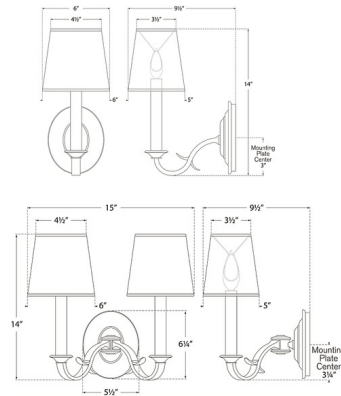

Lightology

lightology.com
866-954-4489
07-08-26

Project: _____

Company: _____

Location: _____ Fixture Type: _____

SPEC #: **VCG1243207**

Approved On: _____ Approved By: _____

Channing Wall Sconce By Visual Comfort Signature

Shown in bronze / linen

Specifications

COLOR	Linen
BODY FINISH	Bronze
WATTAGE	40W
DIMMER	Standard 120V
DIMENSIONS	6"W x 14"H x 9.5"D
BULB NOT INCLUDED	1 x B11/Candelabra (E12)/40W/120V Incandescent
OTHER BULB OPTIONS	1 x B10/Candelabra (E12)/120V Incandescent
		1 x B10/Candelabra (E12)/120V LED
		1 x B11/Candelabra (E12)/120V LED