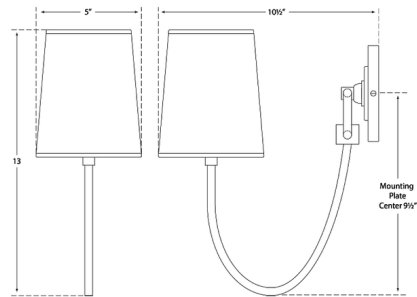

## Reed Wall Sconce

By Visual Comfort Signature

### Description

With its simple curved arm and tapered shade, the Reed Wall Sconce offers a refined, versatile aesthetic that effortlessly complements various interior settings. The shade, made of linen or paper, diffuses the light to create a soft glow that fills your space. Place this light on either side of a fireplace, or in a dining room to add a layer of warm ambient lighting. Note: Some finish/shade combinations are not available.

### Specifications

COLOR	..... Linen
BODY FINISH	..... Antique Nickel
WATTAGE	..... 40W
DIMMER	..... Standard 120V
DIMENSIONS	..... 5"W x 13"H x 10.5"D
BULB NOT INCLUDED	..... 1 x B11/Candelabra (E12)/40W/120V Incandescent
OTHER BULB OPTIONS	..... 1 x B11/Candelabra (E12)/120V LED