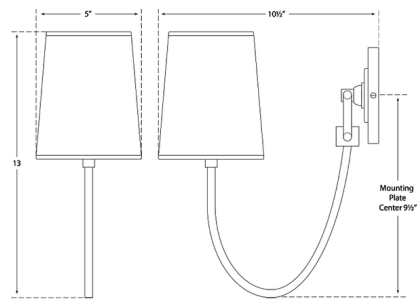

## Reed Wall Sconce By Visual Comfort Signature

### Description

With its simple curved arm and tapered shade, the Reed Wall Sconce offers a refined, versatile aesthetic that effortlessly complements various interior settings. The shade, made of linen or paper, diffuses the light to create a soft glow that fills your space. Place this light on either side of a fireplace, or in a dining room to add a layer of warm ambient lighting. Note: Some finish/shade combinations are not available.

### Specifications

COLOR	..... Linen
BODY FINISH	..... Antique Nickel
WATTAGE	..... 40W
DIMMER	..... Standard 120V
DIMENSIONS	..... 5"W x 13"H x 10.5"D
BULB NOT INCLUDED	..... 1 x B11/Candelabra (E12)/40W/120V Incandescent
OTHER BULB OPTIONS	..... 1 x B11/Candelabra (E12)/120V LED