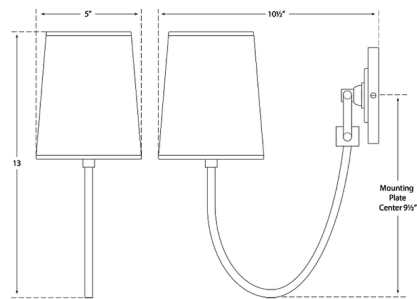

By Visual Comfort Signature

Description

With its simple curved arm and tapered shade, the Reed Wall Sconce offers a refined, versatile aesthetic that effortlessly complements various interior settings. The shade, made of linen or paper, diffuses the light to create a soft glow that fills your space. Place this light on either side of a fireplace, or in a dining room to add a layer of warm ambient lighting. Note: Some finish/shade combinations are not available.

Shown in bronze / linen

Specifications

COLOR Linen
BODY FINISH Bronze
WATTAGE 40W
DIMMER Standard 120V
DIMENSIONS 5"W x 13"H x 10.5"D
BULB NOT INCLUDED 1 x B11/Candelabra (E12)/40W/120V Incandescent
OTHER BULB OPTIONS 1 x B11/Candelabra (E12)/120V LED