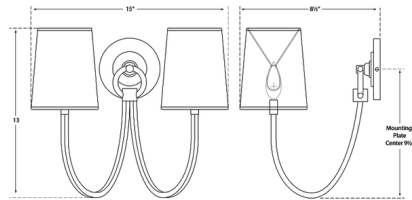

### Description

With its simple curved arms and tapered shades, the Reed Double Wall Sconce offers a graceful, versatile aesthetic that effortlessly complements many interior settings. The shades, made of linen or paper, diffuse the light to create a soft glow that fills your space. Place this light on either side of a fireplace, or in a dining room to add a layer of warm ambient lighting. Note: The Hand-Rubbed Antique Brass finish is only available with a linen shade.

### Specifications

COLOR	..... Linen
BODY FINISH	..... Bronze
WATTAGE	..... 80W
DIMMER	..... Standard 120V
DIMENSIONS	..... 15"W x 13"H x 8.5"D
BULB NOT INCLUDED	..... 2 x B11/Candelabra (E12)/40W/120V Incandescent
OTHER BULB OPTIONS	..... 2 x B11/Candelabra (E12)/120V LED