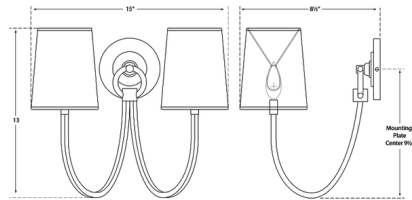

By Visual Comfort Signature

Description

With its simple curved arms and tapered shades, the Reed Double Wall Sconce offers a graceful, versatile aesthetic that effortlessly complements many interior settings. The shades, made of linen or paper, diffuse the light to create a soft glow that fills your space. Place this light on either side of a fireplace, or in a dining room to add a layer of warm ambient lighting. Note: The Hand-Rubbed Antique Brass finish is only available with a linen shade.

Shown in bronze / linen

Specifications

COLOR Linen
BODY FINISH Bronze
WATTAGE 80W
DIMMER Standard 120V
DIMENSIONS 15"W x 13"H x 8.5"D
BULB NOT INCLUDED 2 x B11/Candelabra (E12)/40W/120V Incandescent
OTHER BULB OPTIONS 2 x B11/Candelabra (E12)/120V LED