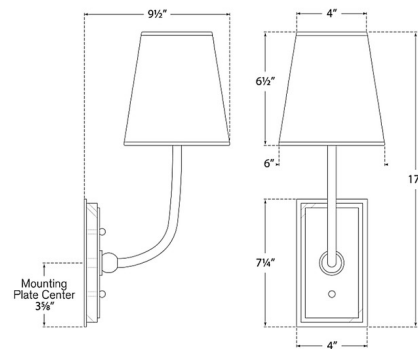

By Visual Comfort Signature

Description

The Hulton Wall Sconce brings an effortless elegance to your interior space. The smooth frame has Crystal detailing on the backplate, and is topped with a cone shaped shade that casts warm light across your room.

Shown in bronze / linen

Specifications

COLOR Linen
BODY FINISH Bronze
WATTAGE 5W
DIMMER Standard 120V
DIMENSIONS 6"W x 17"H x 9.5"D
BULB NOT INCLUDED 1 x B11/Candelabra (E12)/5W/120V LED

CLICK TO VIEW PRODUCT