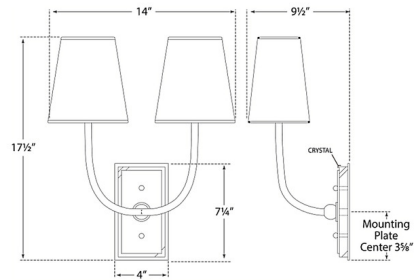

By Visual Comfort Signature

Description

The Hulton Double Wall Sconce brings an effortless elegance to your interior space. The smooth frame has Crystal detailing on the backplate, and is topped with tapered oval shades that cast warm light across your room.

Shown in hand-rubbed antique brass / linen

Specifications

COLOR Linen
BODY FINISH Hand-Rubbed Antique Brass
WATTAGE 10W
DIMMER Standard 120V
DIMENSIONS 14"W x 17.5"H x 9.5"D
BULB NOT INCLUDED 2 x B11/Candelabra (E12)/5W/120V LED
OTHER BULB OPTIONS 2 x B10/Candelabra (E12)/120V Incandescent
 2 x B10/Candelabra (E12)/120V LED
 2 x B11/Candelabra (E12)/120V LED