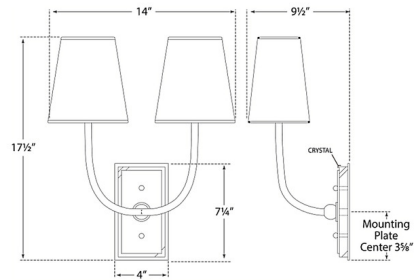

By Visual Comfort Signature

Description

The Hulton Double Wall Sconce brings an effortless elegance to your interior space. The smooth frame has Crystal detailing on the backplate, and is topped with tapered oval shades that cast warm light across your room.

Shown in hand-rubbed antique brass / linen

Specifications

COLOR Linen
BODY FINISH Hand-Rubbed Antique Brass
WATTAGE 10W
DIMMER Standard 120V
DIMENSIONS 14"W x 17.5"H x 9.5"D
BULB NOT INCLUDED 2 x B11/Candelabra (E12)/5W/120V LED
OTHER BULB OPTIONS 2 x B10/Candelabra (E12)/120V Incandescent 2 x B10/Candelabra (E12)/120V LED 2 x B11/Candelabra (E12)/120V LED