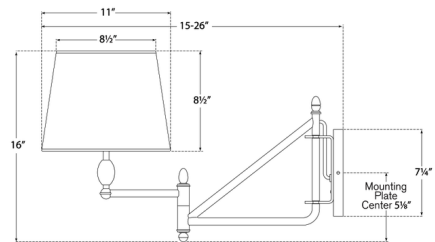

By Visual Comfort Signature

Description

The Paulo Swing Arm Wall Sconce offers a classic look through its adjustable arm decorated with ornamental knobs. Its linen shade emits a warm glow, creating a comfortable reading environment or providing ambient lighting for your space. It can be installed as a hardwired or plug-in sconce. A cord cover is included. Note: For hardwired installation, this fixture does not cover a standard US junction box and requires a 2 x 4 inch junction box.

Shown in bronze / linen

Specifications

| | |
|--------------------|---|
| COLOR | Linen |
| BODY FINISH | Bronze |
| WATTAGE | 100W |
| DIMMER | Included |
| DIMENSIONS | 11"W x 16"H x 15"D |
| BULB NOT INCLUDED | 1 x A19/Medium (E26)/100W/120V Incandescent |
| OTHER BULB OPTIONS | 1 x A19/Medium (E26)/120V LED |