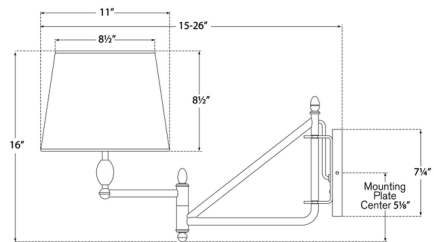

### Description

The Paulo Swing Arm Wall Sconce offers a classic look through its adjustable arm decorated with ornamental knobs. Its linen shade emits a warm glow, creating a comfortable reading environment or providing ambient lighting for your space. It can be installed as a hardwired or plug-in sconce. A cord cover is included. Note: For hardwired installation, this fixture does not cover a standard US junction box and requires a 2 x 4 inch junction box.

### Specifications

COLOR	..... Linen
BODY FINISH	..... Bronze
WATTAGE	..... 100W
DIMMER	..... Included
DIMENSIONS	..... 11"W x 16"H x 15"D
BULB NOT INCLUDED	..... 1 x A19/Medium (E26)/100W/120V Incandescent
OTHER BULB OPTIONS	..... 1 x A19/Medium (E26)/120V LED