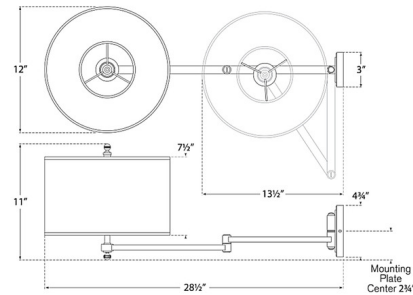

By Visual Comfort Signature

Description

The Hudson Swing Arm Plug-in Wall Sconce brings a clean simple look to your interior space. The smooth arm, swings in two places while the drum shaped linen or paper shade casts warm light exactly where you need it. On/Off switch is located on the lamp socket. Includes matching cord cover. Note: Fixture does not cover a standard US junction box and requires a 2 x 4 inch junction box.

Shown in antique nickel / linen

Specifications

COLOR	Linen
BODY FINISH	Antique Nickel
WATTAGE	60W
DIMMER	Standard 120V
DIMENSIONS	12"W x 11"H x 28.5"D
BULB NOT INCLUDED	1 x A19/Medium (E26)/60W/120V Incandescent
OTHER BULB OPTIONS	1 x A19/Medium (E26)/120V LED

Technical Information

PRODUCT DIMENSIONS Cord: 120"

CLICK TO VIEW PRODUCT

Notes: