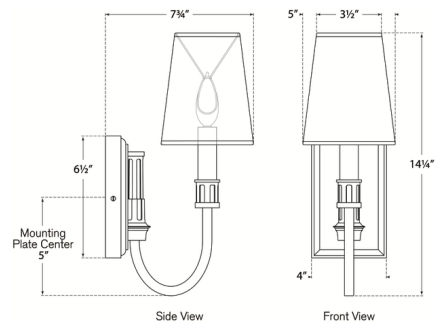

By Visual Comfort Signature

Description

The Modern Library Wall Sconce offers a timeless, classic aesthetic. Its candlestick light is supported by a curved metal arm and rectangular backplate with stepped detailing. A tapered linen or paper shade completes the look and casts a warm diffused light. Use this light in multiples to illuminate a living room, dining room, or hallway while adding a touch of elegance.

Shown in bronze / linen

Specifications

COLOR Linen
BODY FINISH Bronze
WATTAGE 40W
DIMMER Standard 120V
DIMENSIONS 5"W x 14.25"H x 7.75"D
BULB NOT INCLUDED 1 x B11/Candelabra (E12)/40W/120V Incandescent
OTHER BULB OPTIONS 1 x B11/Candelabra (E12)/120V LED