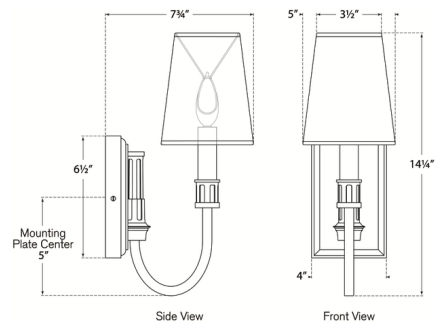

### Description

The Modern Library Wall Sconce offers a timeless, classic aesthetic. Its candlestick light is supported by a curved metal arm and rectangular backplate with stepped detailing. A tapered linen or paper shade completes the look and casts a warm diffused light. Use this light in multiples to illuminate a living room, dining room, or hallway while adding a touch of elegance.

### Specifications

COLOR	.....	Linen
BODY FINISH	.....	Polished Nickel
WATTAGE	.....	40W
DIMMER	.....	Standard 120V
DIMENSIONS	.....	5"W x 14.25"H x 7.75"D
BULB NOT INCLUDED	.....	1 x B11/Candelabra (E12)/40W/120V Incandescent
OTHER BULB OPTIONS	.....	1 x B11/Candelabra (E12)/120V LED