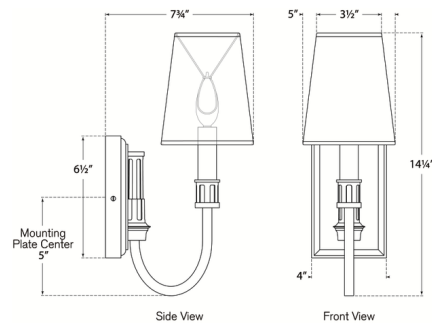

By Visual Comfort Signature

Description

The Modern Library Wall Sconce offers a timeless, classic aesthetic. Its candlestick light is supported by a curved metal arm and rectangular backplate with stepped detailing. A tapered linen or paper shade completes the look and casts a warm diffused light. Use this light in multiples to illuminate a living room, dining room, or hallway while adding a touch of elegance.

Shown in polished nickel / linen

Specifications

| | | |
|--------------------|-------|--|
| COLOR | | Linen |
| BODY FINISH | | Polished Nickel |
| WATTAGE | | 40W |
| DIMMER | | Standard 120V |
| DIMENSIONS | | 5"W x 14.25"H x 7.75"D |
| BULB NOT INCLUDED | | 1 x B11/Candelabra (E12)/40W/120V Incandescent |
| OTHER BULB OPTIONS | | 1 x B11/Candelabra (E12)/120V LED |