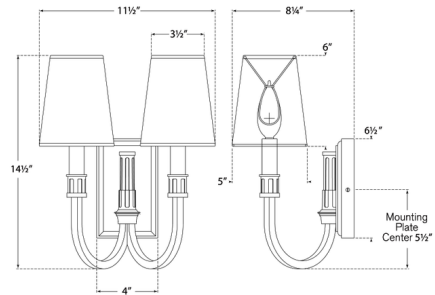

By Visual Comfort Signature

Description

Infuse your space with a timeless, classic aesthetic using the Modern Library Double Wall Sconce. Its candlestick lights are supported by curved metal arms and a rectangular backplate with stepped detailing. Tapered linen or paper shades complete the look and cast a warm diffused light. Place this light in multiples in a living room, dining room, or down a hallway to add an elegant touch to the space.

Shown in polished nickel / linen

Specifications

COLOR Linen
BODY FINISH Polished Nickel
WATTAGE 80W
DIMMER Standard 120V
DIMENSIONS 11.5"W x 14.5"H x 8.25"D
BULB NOT INCLUDED 2 x B11/Candelabra (E12)/40W/120V Incandescent
OTHER BULB OPTIONS 2 x B11/Candelabra (E12)/120V LED