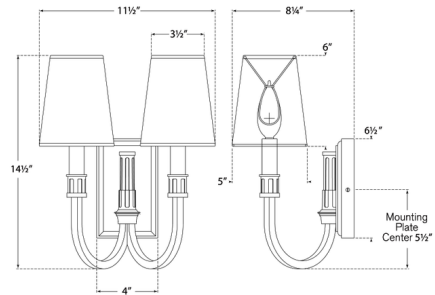

Specifications

COLOR	..... Linen
BODY FINISH	..... Polished Nickel
WATTAGE	..... 80W
DIMMER	..... Standard 120V
DIMENSIONS	..... 11.5"W x 14.5"H x 8.25"D
BULB NOT INCLUDED	..... 2 x B11/Candelabra (E12)/40W/120V Incandescent
OTHER BULB OPTIONS	..... 2 x B11/Candelabra (E12)/120V LED

CLICK TO VIEW PRODUCT

Notes: