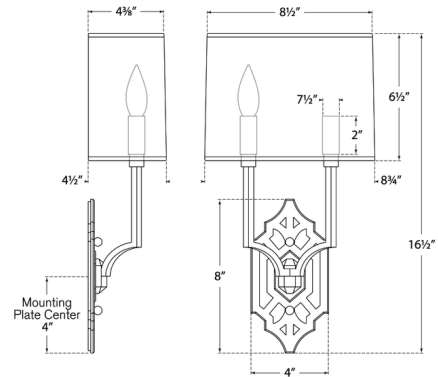

By Visual Comfort Signature

Description

The Silhouette Wall Sconce shines with its decorative backplate, its elegantly shaped outline and raised pattern adding a sense of refinement to your space. A linen shade completes the look and casts a soft ambient glow.

Shown in polished nickel / linen

Specifications

COLOR	Linon
BODY FINISH	Polished Nickel
WATTAGE	50W
DIMMER	Standard 120V
DIMENSIONS	8.75"W x 16.5"H x 4.5"D
BULB NOT INCLUDED	2 x B11/Candelabra (E12)/25W/120V Incandescent
OTHER BULB OPTIONS	2 x B11/Candelabra (E12)/120V LED