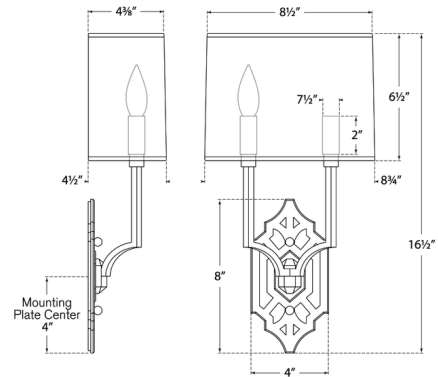

By Visual Comfort Signature

Description

The Silhouette Wall Sconce shines with its decorative backplate, its elegantly shaped outline and raised pattern adding a sense of refinement to your space. A linen shade completes the look and casts a soft ambient glow.

Shown in polished nickel / linen

Specifications

| | |
|--------------------|--|
| COLOR | Linon |
| BODY FINISH | Polished Nickel |
| WATTAGE | 50W |
| DIMMER | Standard 120V |
| DIMENSIONS | 8.75"W x 16.5"H x 4.5"D |
| BULB NOT INCLUDED | 2 x B11/Candelabra (E12)/25W/120V Incandescent |
| OTHER BULB OPTIONS | 2 x B11/Candelabra (E12)/120V LED |