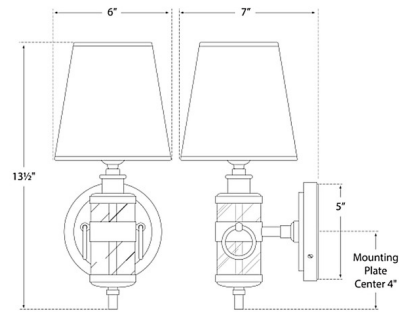

### Description

The Jonathan Wall Sconce adds a midcentury modern look to your interior space. The decorative frame is topped with a cone shaped linen shade that casts warm light across your room.

Shown in natural quartz / linen

### Specifications

COLOR	..... Linen
BODY FINISH	..... Natural Quartz
WATTAGE	..... 60W
DIMMER	..... Standard 120V
DIMENSIONS	..... 6"W x 13.5"H x 7"D
BULB NOT INCLUDED	..... 1 x A19/Medium (E26)/60W/120V Incandescent
OTHER BULB OPTIONS	..... 1 x A19/Medium (E26)/120V LED