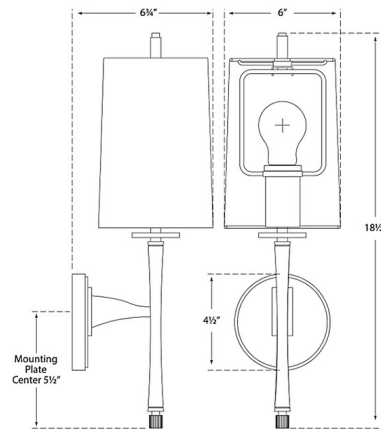

By Visual Comfort Signature

Description

The Edie Wall Sconce brings a simple, classic look to your interior space. The smooth vintage stem is topped with a tall cylinder linen shade that casts warm light across your room.

Shown in bronze / hand-rubbed antique brass / linen

Specifications

COLOR Linen
BODY FINISH Bronze / Hand-Rubbed Antique Brass
WATTAGE 60W
DIMMER Standard 120V
DIMENSIONS 6"W x 18.5"H x 6.75"D
BULB NOT INCLUDED 1 x A19/Medium (E26)/60W/120V Incandescent
OTHER BULB OPTIONS 1 x A19/Medium (E26)/120V LED