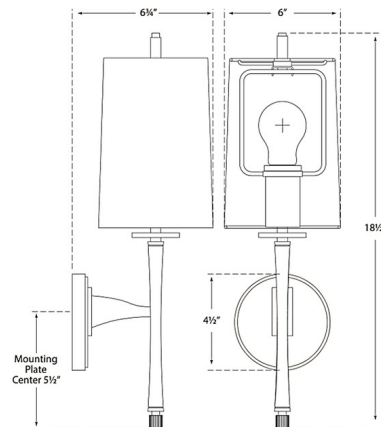

### Description

The Edie Wall Sconce brings a simple, classic look to your interior space. The smooth vintage stem is topped with a tall cylinder linen shade that casts warm light across your room.

Shown in bronze / hand-rubbed antique brass / linen

### Specifications

COLOR	Linon
BODY FINISH	Bronze / Hand-Rubbed Antique Brass
WATTAGE	60W
DIMMER	Standard 120V
DIMENSIONS	6"W x 18.5"H x 6.75"D
BULB NOT INCLUDED	1 x A19/Medium (E26)/60W/120V Incandescent
OTHER BULB OPTIONS	1 x A19/Medium (E26)/120V LED