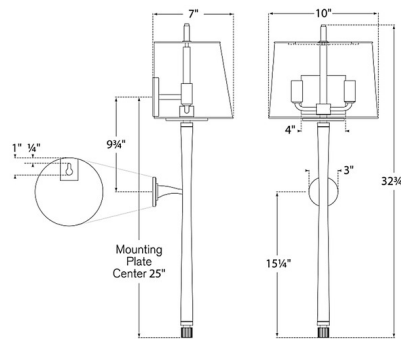

Description

The Edie Baluster Wall Sconce brings a simple, classic look to your interior space. The long vintage stem is topped with a tapered square linen or natural paper shade that casts warm light across your room. Note: Fixture does not cover a standard US junction box and requires a 2 x 4 inch junction box.

Shown in antique nickel / linen

Specifications

COLOR	Linen
BODY FINISH	Antique Nickel
WATTAGE	80W
DIMMER	Standard 120V
DIMENSIONS	10"W x 32.75"H x 7"D
BULB NOT INCLUDED	2 x B10/Candelabra (E12)/40W/120V Incandescent
OTHER BULB OPTIONS	2 x B10/Candelabra (E12)/120V LED